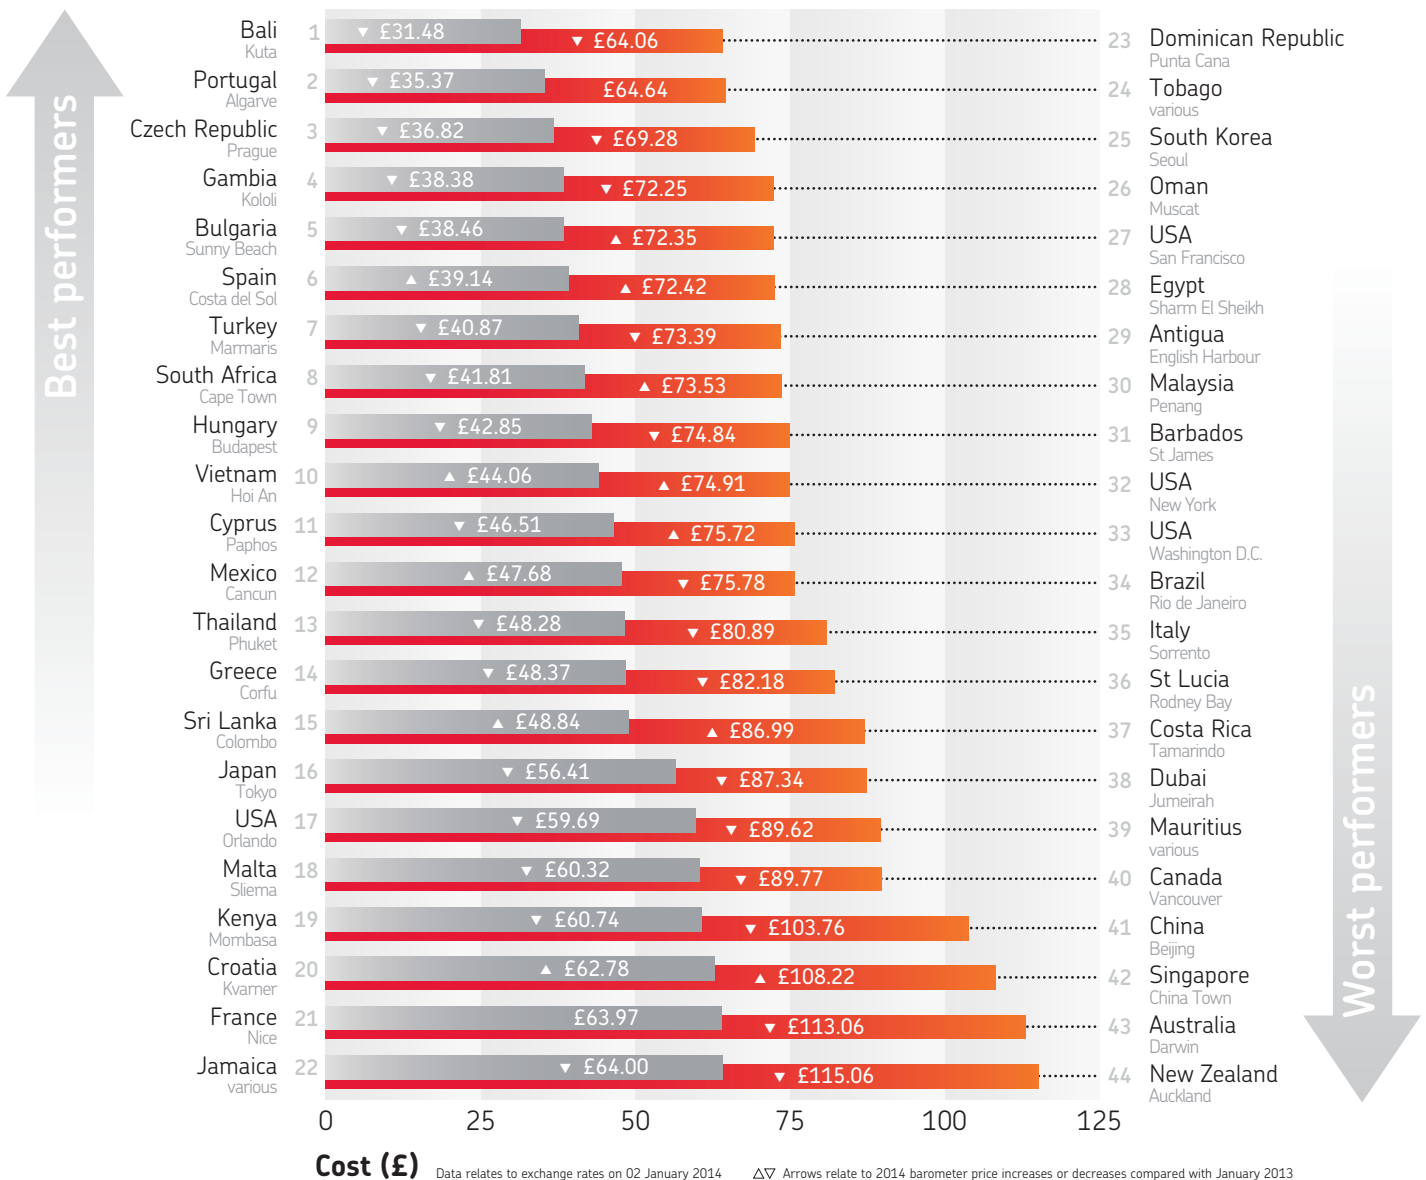

More than 70 currencies can be pre-ordered at over 11,500 Post Office branches or online at postoffice.co.uk for next day branch or home delivery. 25 currencies are available on demand at 1,600 larger Post Office branches, while over 4,000 branches offer US dollars and Turkish lira and 10,000 offer euro over the counter.